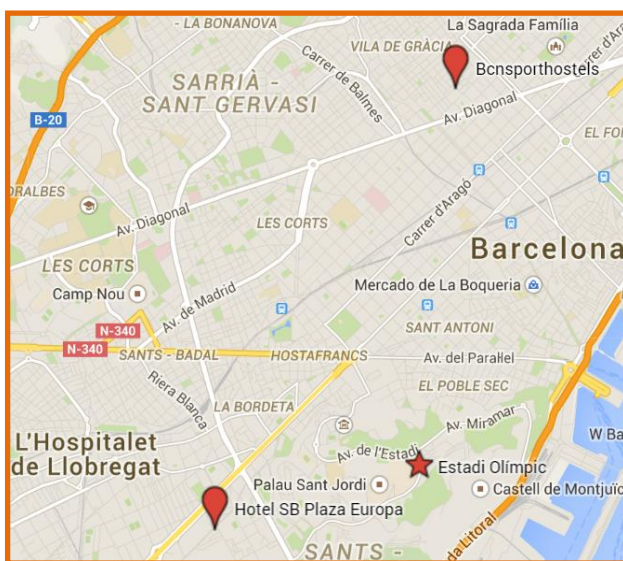

### Conference Venue

Lluís Companys Olympic Stadium  
(auditorium)  
Passeig Olímpic, 17-19, Barcelona

### Recommended accommodation

**Hotel SB Plaza Europa 4\***  
[www.hotelsbplazaeuropa.com/en](http://www.hotelsbplazaeuropa.com/en)

[Video](#)

Located next to Europa Square, connected directly with Plaza España by railroad (10 minutes) and at 13 kms. from the airport.

### **Bcn Sport Hostels**

[www.bcnsporthostels.com](http://www.bcnsporthostels.com)

[Video](#)

Located in the city center, in the trendy Gracia neighbourhood and at 18km from the airport.

Distance to the EPSI venue: 5kms. Bus 55 → 45min. [Map](#)